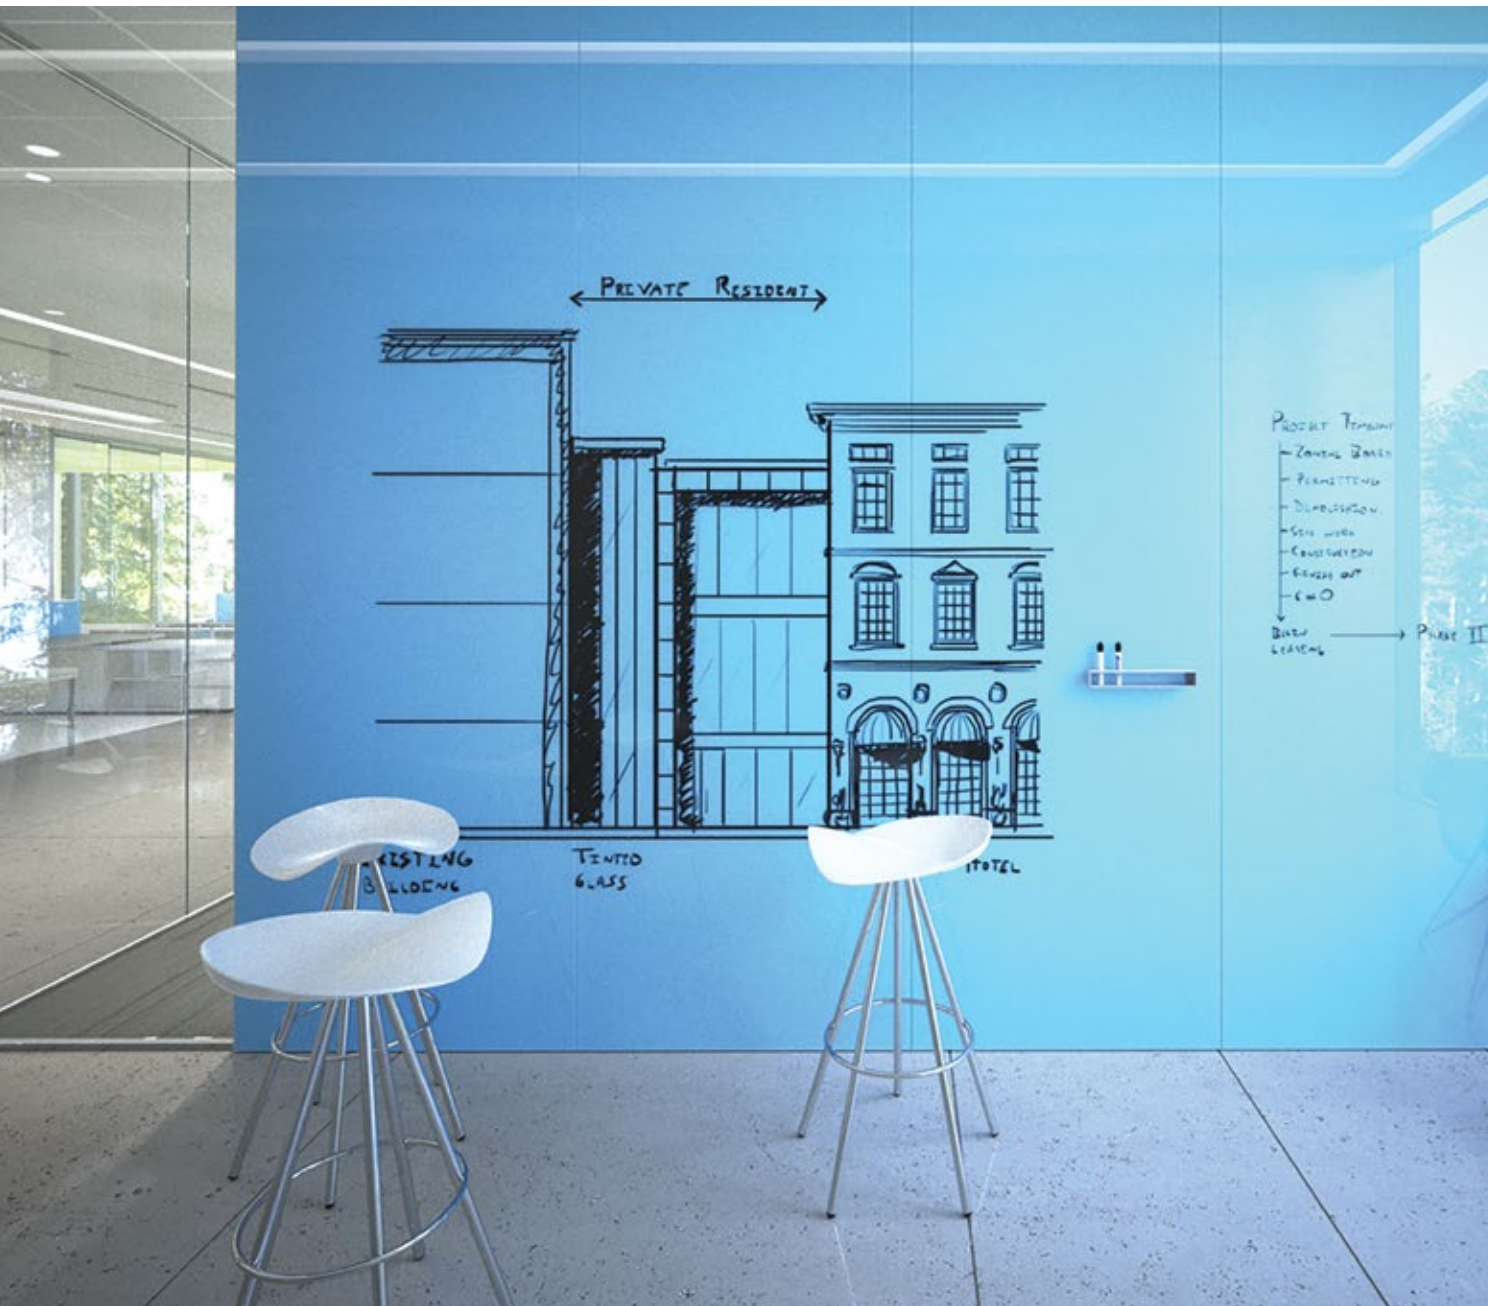

ARCHITECTURAL

CLARUS ARCHITECTURAL

Wrap an office from floor to ceiling in beautiful Clarus Architectural Glass to create the perfect space, or selectively integrate custom Clarus glass into your environment. Let your walls become your palette.

CREATIVE WORKSPACES

Clarus Architectural Glass fosters creative, forward thinking spaces. Design a stunning and elegant, yet functional environment with fully customizable, writable Architectural Glass from Clarus.

FULLY CUSTOMIZABLE

- ColorDrop print technology - a proprietary printing system exclusively by Clarus
- Custom sizes and shapes
- Cutouts, holes, notches, etc.
- Custom laminate options
- Architectural direct adheres to any wall surface

DETAILS

- Available in Magnetic
- Custom printed logos & designs
- Made with eco-friendly and recyclable materials
- Easily installs to existing drywall
- Fit your space with custom Architectural panels up to 144" each
- Channel and trim included